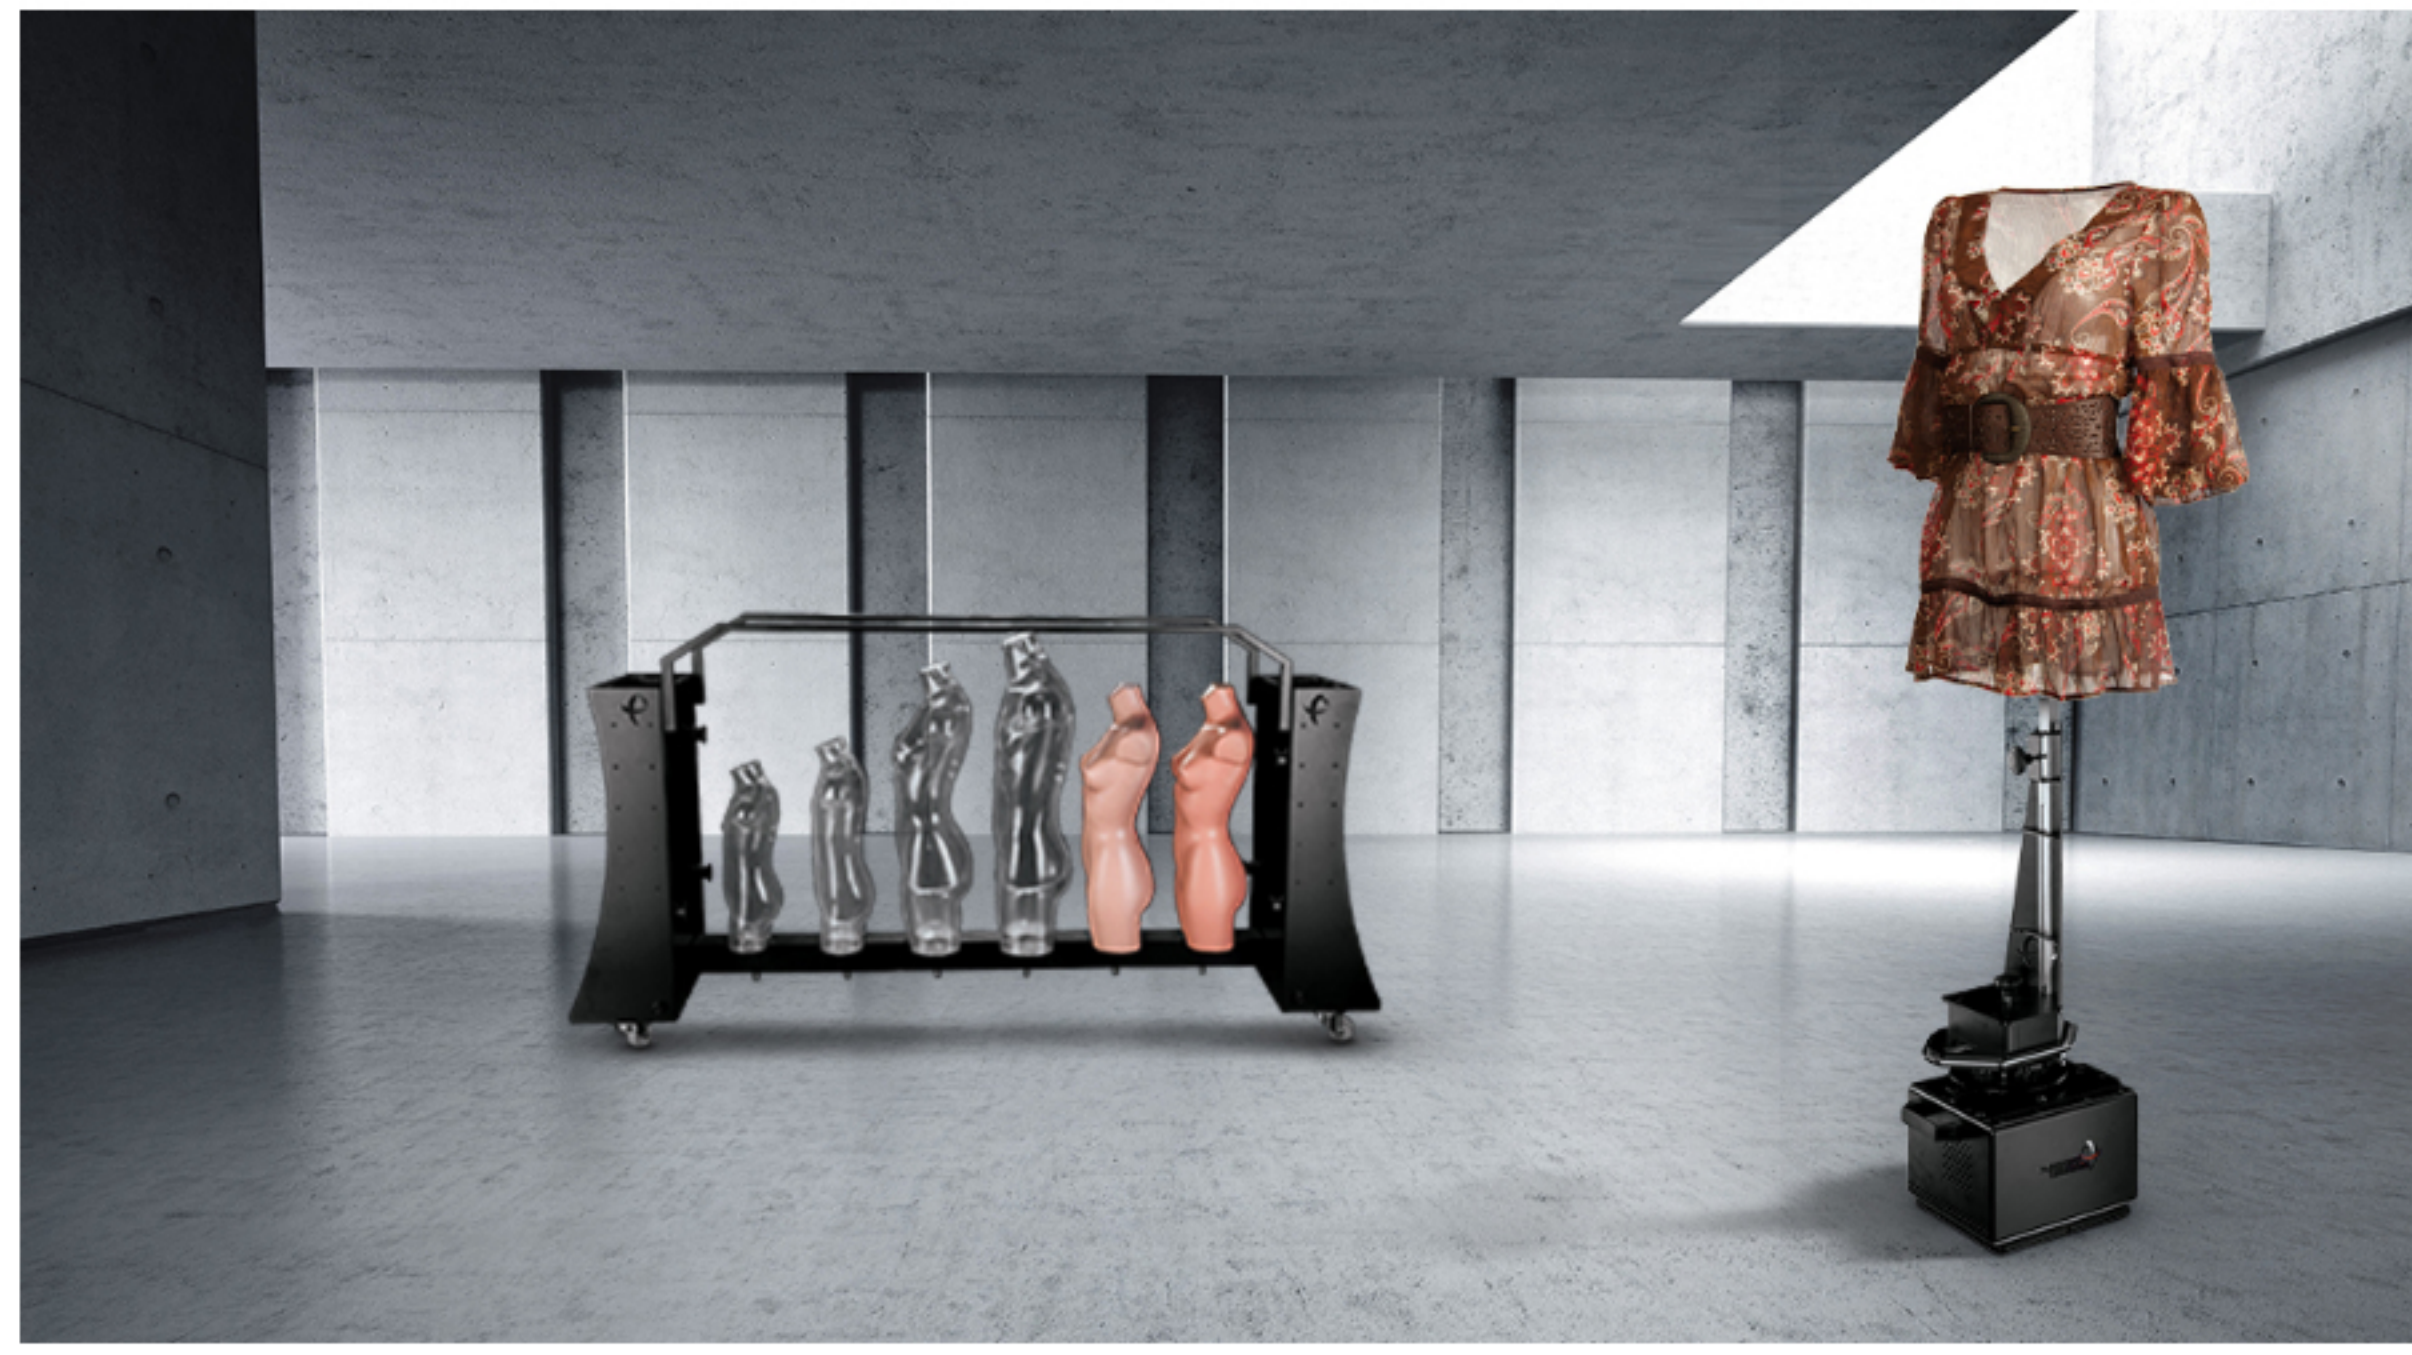

↑
CURRENTLY

EQUIPMENT FOR 360 AND 3D PRODUCT PHOTOGRAPHY

PhotoRobot equipment for 360 and 3D product photography provides cutting-edge technological solutions to meet the needs of any e-commerce project. Fully automate an in-house product photography studio or simply find the right tools to capture photos for a smaller webshop or online retail. With PhotoRobot's versatile equipment, lighting setups and automation software, companies can quickly capture perfect photography for products of any size, streamline the process of uploading 360 and 3D imagery to the web, and improve overall workflow by automating robotic tasks and post image processing.

CURRENTLY
All September data was
added to the past history

EQUIPMENT FOR 360 AND 3D PRODUCT PHOTOGRAPHY

PhotoRobot equipment for 360 and 3D product photography provides cutting-edge technological solutions to meet the needs of any e-commerce project. Fully automate an in-house product photography studio or simply find the right tools to capture photos for a smaller webshop or online retail. With PhotoRobot's versatile equipment, lighting setups and automation software, companies can quickly capture perfect photography for products of any size, streamline the process of uploading 360 and 3D imagery to the web, and improve overall workflow by automating robotic tasks and post image processing.