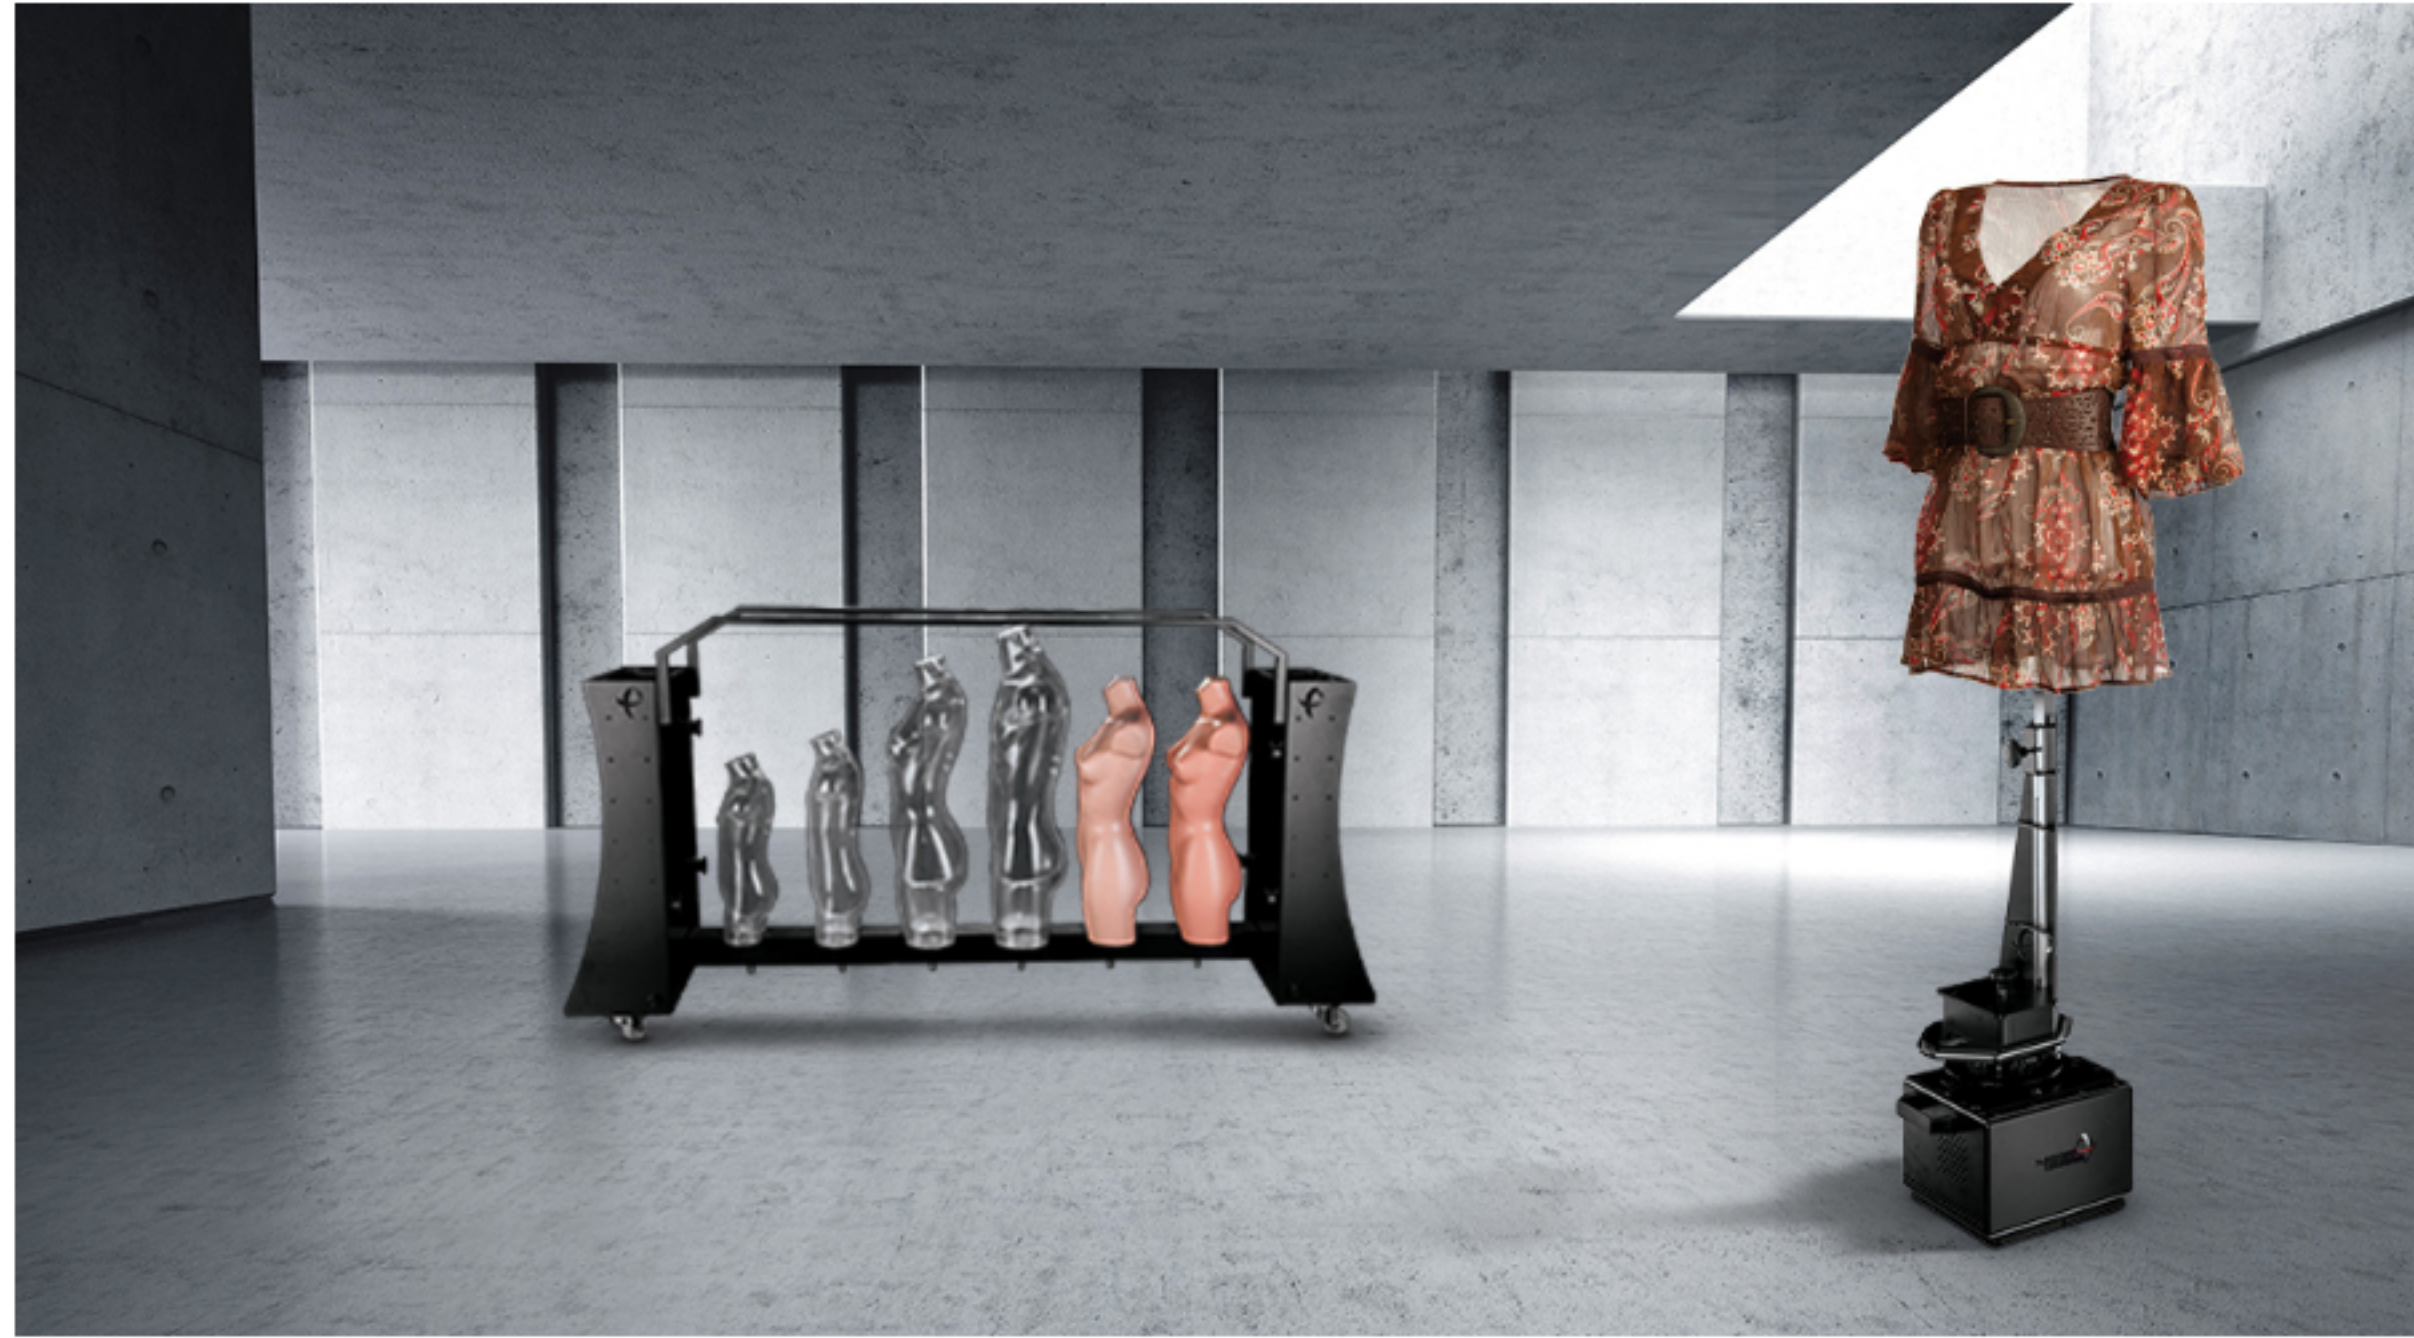

↑
CURRENTLY

EQUIPMENT FOR 360 AND 3D PRODUCT PHOTOGRAPHY

PhotoRobot equipment for 360 and 3D product photography provides cutting-edge technological solutions to meet the needs of any e-commerce project. Fully automate an in-house product photography studio or simply find the right tools to capture photos for a smaller webshop or online retail. With PhotoRobot's versatile equipment, lighting setups and automation software, companies can quickly capture perfect photography for products of any size, streamline the process of uploading 360 and 3D imagery to the web, and improve overall workflow by automating robotic tasks and post image processing.

CURRENTLY
All September data was
added to the past history

EQUIPMENT FOR 360 AND 3D PRODUCT PHOTOGRAPHY

PhotoRobot equipment for 360 and 3D product photography provides cutting-edge technological solutions to meet the needs of any e-commerce project. Fully automate an in-house product photography studio or simply find the right tools to capture photos for a smaller webshop or online retail. With PhotoRobot's versatile equipment, lighting setups and automation software, companies can quickly capture perfect photography for products of any size, streamline the process of uploading 360 and 3D imagery to the web, and improve overall workflow by automating robotic tasks and post image processing.