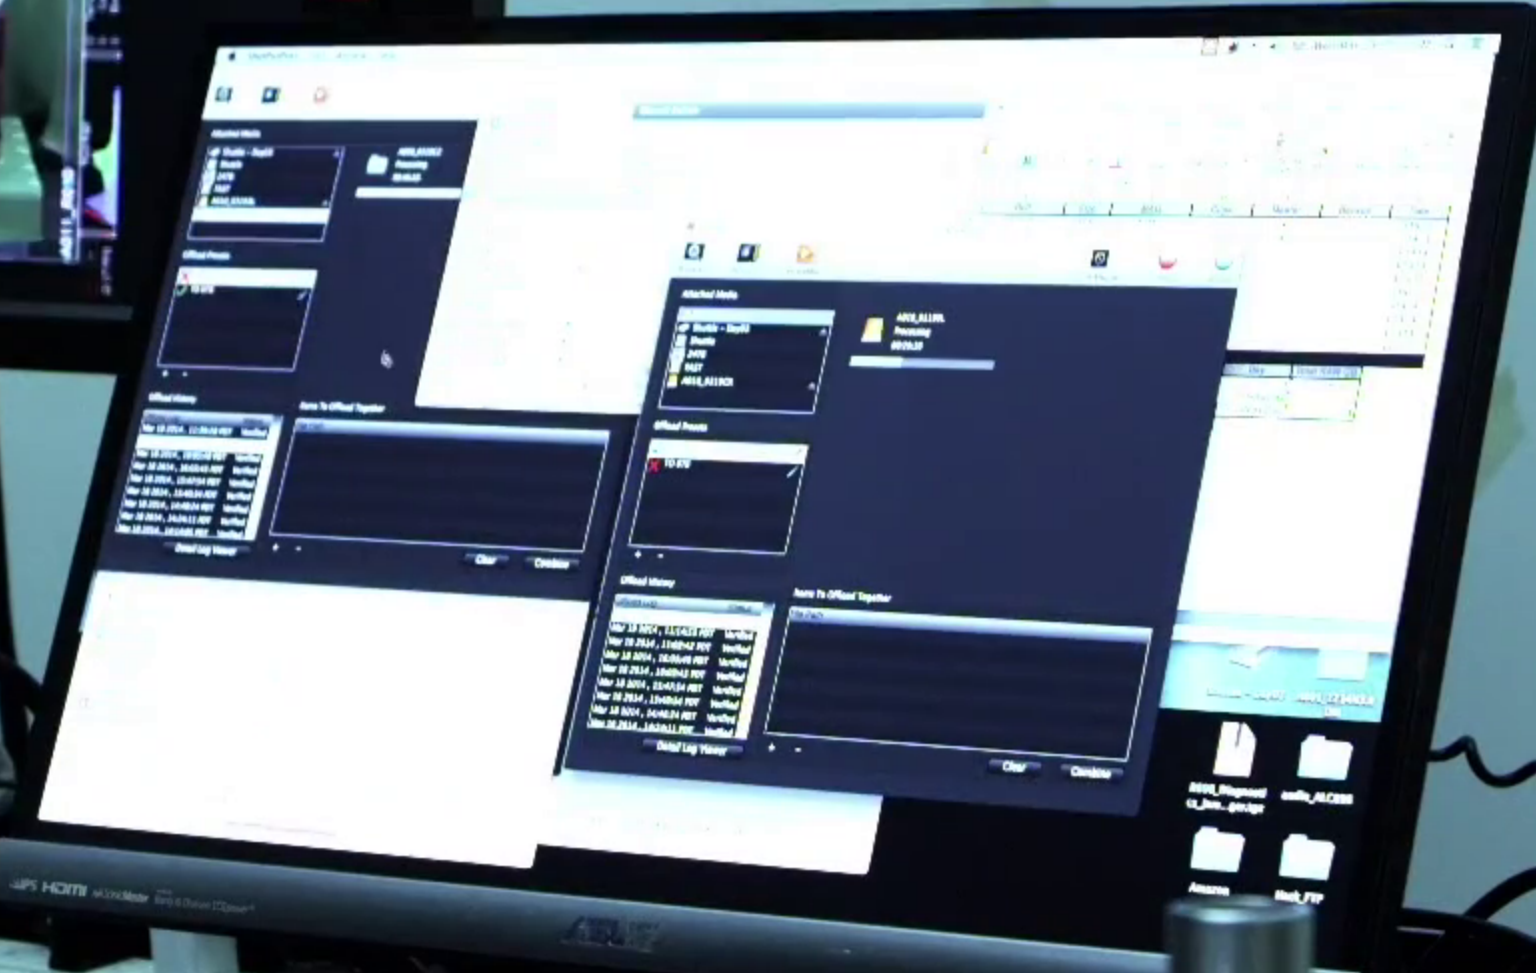

USC SHOAH FOUNDATION

PLEASE, DO NOT TOUCH THE SCREEN!

CAGE LEFT

USC SHOAH FOUNDATION

ALUMINUM

USC SHOAH FOUNDATION

PLEASE, DO NOT TOUCH THE SCREEN!

CAGE LEFT

HOT SET  
DO NOT  
TOUCH

USC SHOAH FOUNDATION